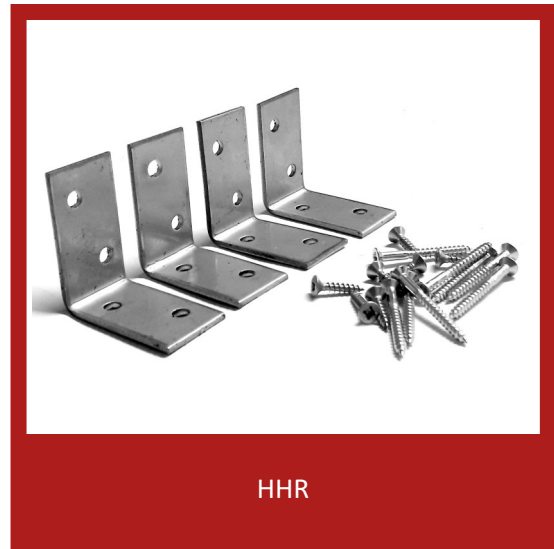

Kit contains:

- 4 50 x 50 x 30 wide 2.5mm Brackets
- 8 4 x 40 Pozi Head Wood Screws
- 8 4 x 20 Pozi Head Wood Screws

SPECIFICATION

- A2 Stainless Steel

INSTALLATION

- Use fixings supplied in the Kit

www.tecoproducts.co.uk

Code	Product	Product Dimensions (mm)	
		Width	Legs
Stainless Steel 2.5mm			
HHR	Hand Rail Brackets Kit	30	50 x 50