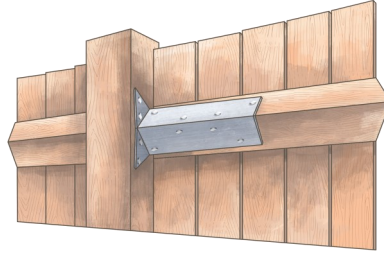

Arris Rail Brackets **AR & GAR**

Suitable for securing arris rails to a square fence post when building a feather edge fence or to repair a broken wooden arris rail to an existing post.

SPECIFICATION

AR

- Pre Galvanised Mild Steel

GAR

- Pre Galvanised & Powder Coated Green

AR & GAR

Handed Arris Rail Brackets (bolt on type) **ARH**

Suitable for fitting plain unended arris rails to blank posts.

SPECIFICATION

- Pre Galvanised Mild Steel

ARH

Mortice Arris Rail Brackets **ARM**

Used for attaching a standard arris rail to a concrete post.

SPECIFICATION

- Pre Galvanised Mild Steel

ARM

Code	Product	Product Dimensions (mm) Length	Box
Pre Galvanised Mild Steel			
ARRIS RAIL BRACKETS			
AR9	Arris Rail Bracket 9"	230	25
AR12	Arris Rail Bracket 12"	300	25
HANDED ARRIS RAIL BRACKETS			
ARH	ARH Handed Arris Rail Bracket (Pair)	90	25
MORTICE ARRIS RAIL BRACKETS			
ARM	Mortice Arris Rail Bracket		20
Pre Galvanised Mild Steel & Powder Coated Green			
GREEN ARRIS RAIL BRACKETS			
GAR12	Arris Rail Bracket 12" powder coated GREEN	300	-